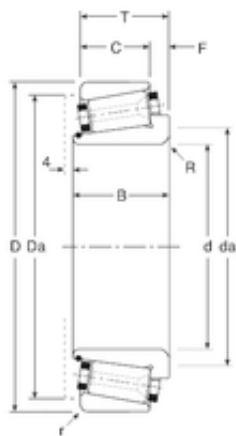

## BEARING FORGE OF AMERICA CORP.

44,45 mm x 88,9 mm x 28 mm Gamet  
119044X/119088X tapered roller bearings

Bearing No. 119044X/119088X

Size	44.45x88.9x24.75 mm
Bore Diameter	44,45 mm
Outer Diameter	88,9 mm
Width	24,75 mm
d	44,45 mm
D	88,9 mm
T	24,75 mm
B	28 mm
C	21,58 mm
r	2 mm
F	3,17 mm
R	2 mm
Da	76 mm
da	55 mm
Weight	0,5 Kg

119044X/119088X Bearing 2D drawings and 3D CAD models