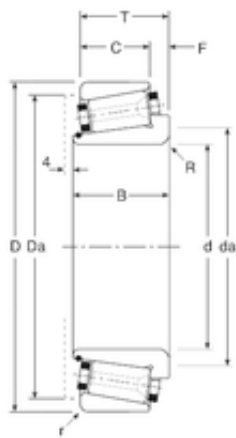

BEARING FORGE OF AMERICA CORP.

44,45 mm x 88,9 mm x 28 mm Gamet
119044X/119088X tapered roller bearings

Bearing No. 119044X/119088X

Size	44.45x88.9x24.75 mm
Bore Diameter	44,45 mm
Outer Diameter	88,9 mm
Width	24,75 mm
d	44,45 mm
D	88,9 mm
T	24,75 mm
B	28 mm
C	21,58 mm
r	2 mm
F	3,17 mm
R	2 mm
Da	76 mm
da	55 mm
Weight	0,5 Kg

119044X/119088X Bearing 2D drawings and 3D CAD models