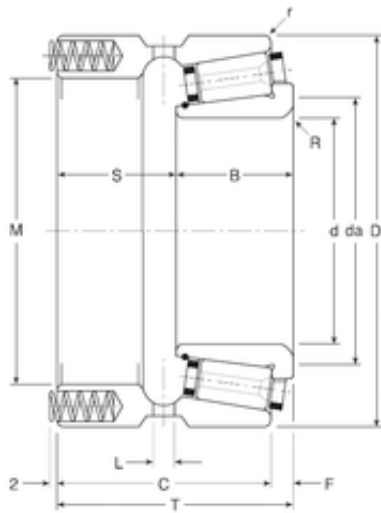

## BEARING FORGE OF AMERICA CORP.

133,35 mm x 196,85 mm x 42 mm Gamet  
164133X/164196XP tapered roller bearings

Bearing No. 164133X/164196XP

Size	133.35x196.85x93.67 mm
Bore Diameter	133,35 mm
Outer Diameter	196,85 mm
Width	93,67 mm
d	133,35 mm
D	196,85 mm
T	93,67 mm
B	42 mm
C	85,74 mm
r	1 mm
F	7,93 mm
L	10 mm
M	162,5 mm
R	3 mm
S	51,67 mm
da	152 mm
Weight	7,42 Kg

164133X/164196XP Bearing 2D drawings and 3D CAD models