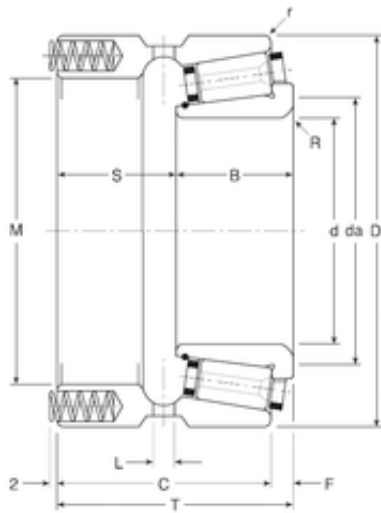

BEARING FORGE OF AMERICA CORP.

133,35 mm x 196,85 mm x 42 mm Gamet
164133X/164196XP tapered roller bearings

Bearing No. 164133X/164196XP

Size	133.35x196.85x93.67 mm
Bore Diameter	133,35 mm
Outer Diameter	196,85 mm
Width	93,67 mm
d	133,35 mm
D	196,85 mm
T	93,67 mm
B	42 mm
C	85,74 mm
r	1 mm
F	7,93 mm
L	10 mm
M	162,5 mm
R	3 mm
S	51,67 mm
da	152 mm
Weight	7,42 Kg

164133X/164196XP Bearing 2D drawings and 3D CAD models